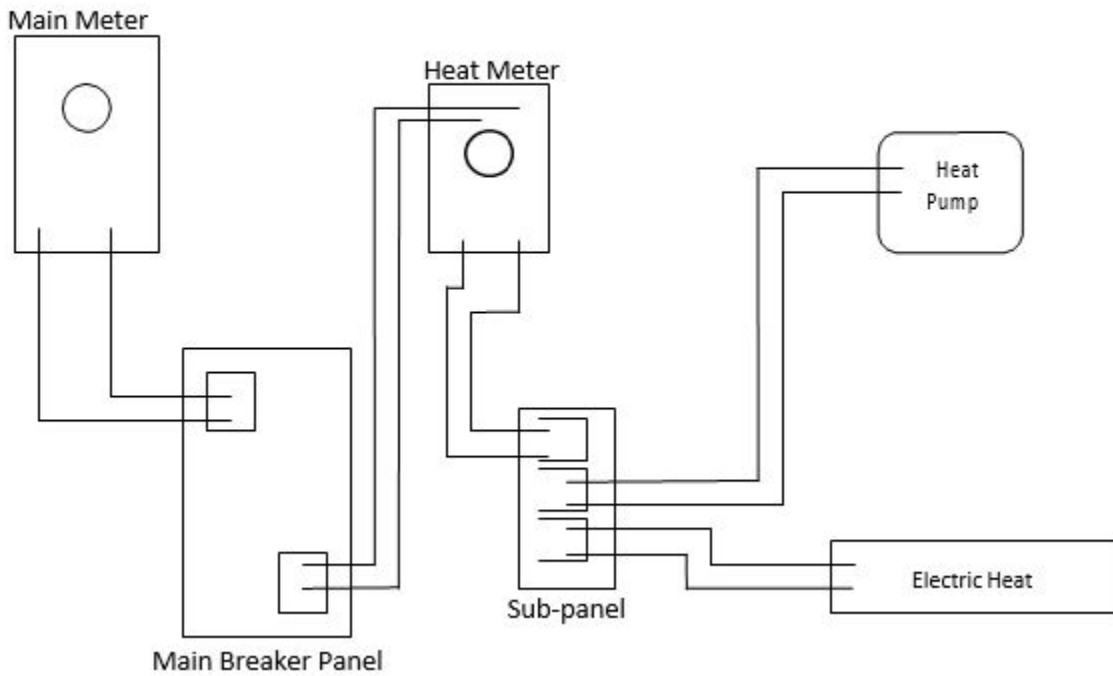

Heat Plus Metering - Wiring from meter socket

Heat Plus Metering - Wiring from main panel

All wiring must meet current NES Code and Electrical Inspection