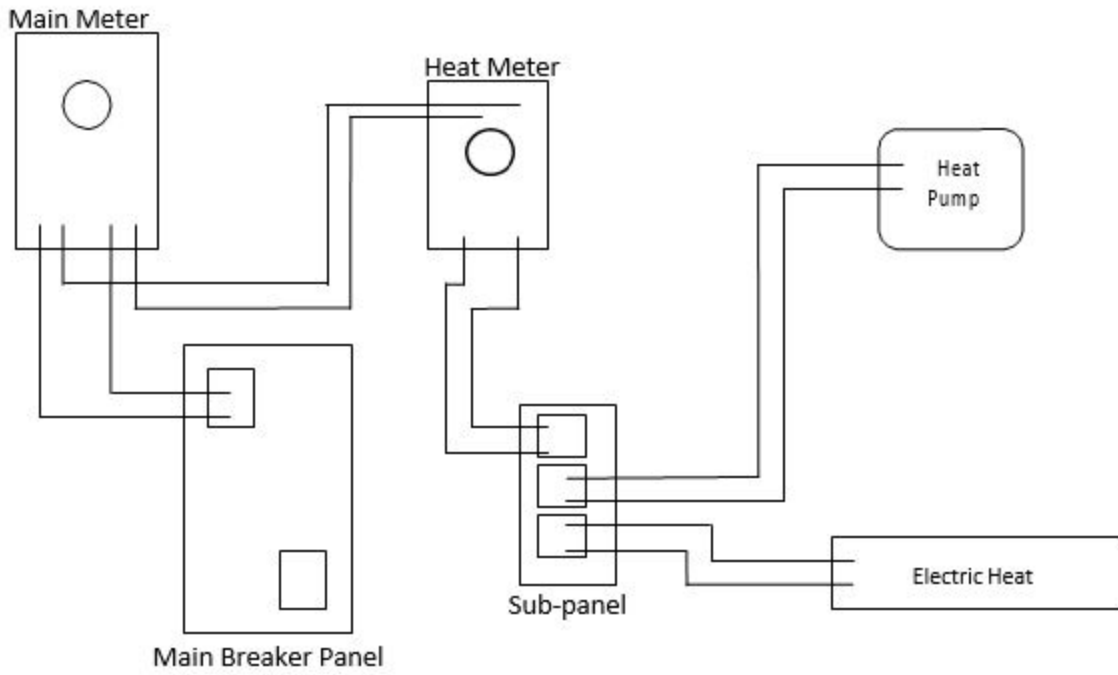

Heat Plus Metering - Wiring from meter socket

Heat Plus Metering - Wiring from main panel

All wiring must meet current NES Code and Electrical Inspection